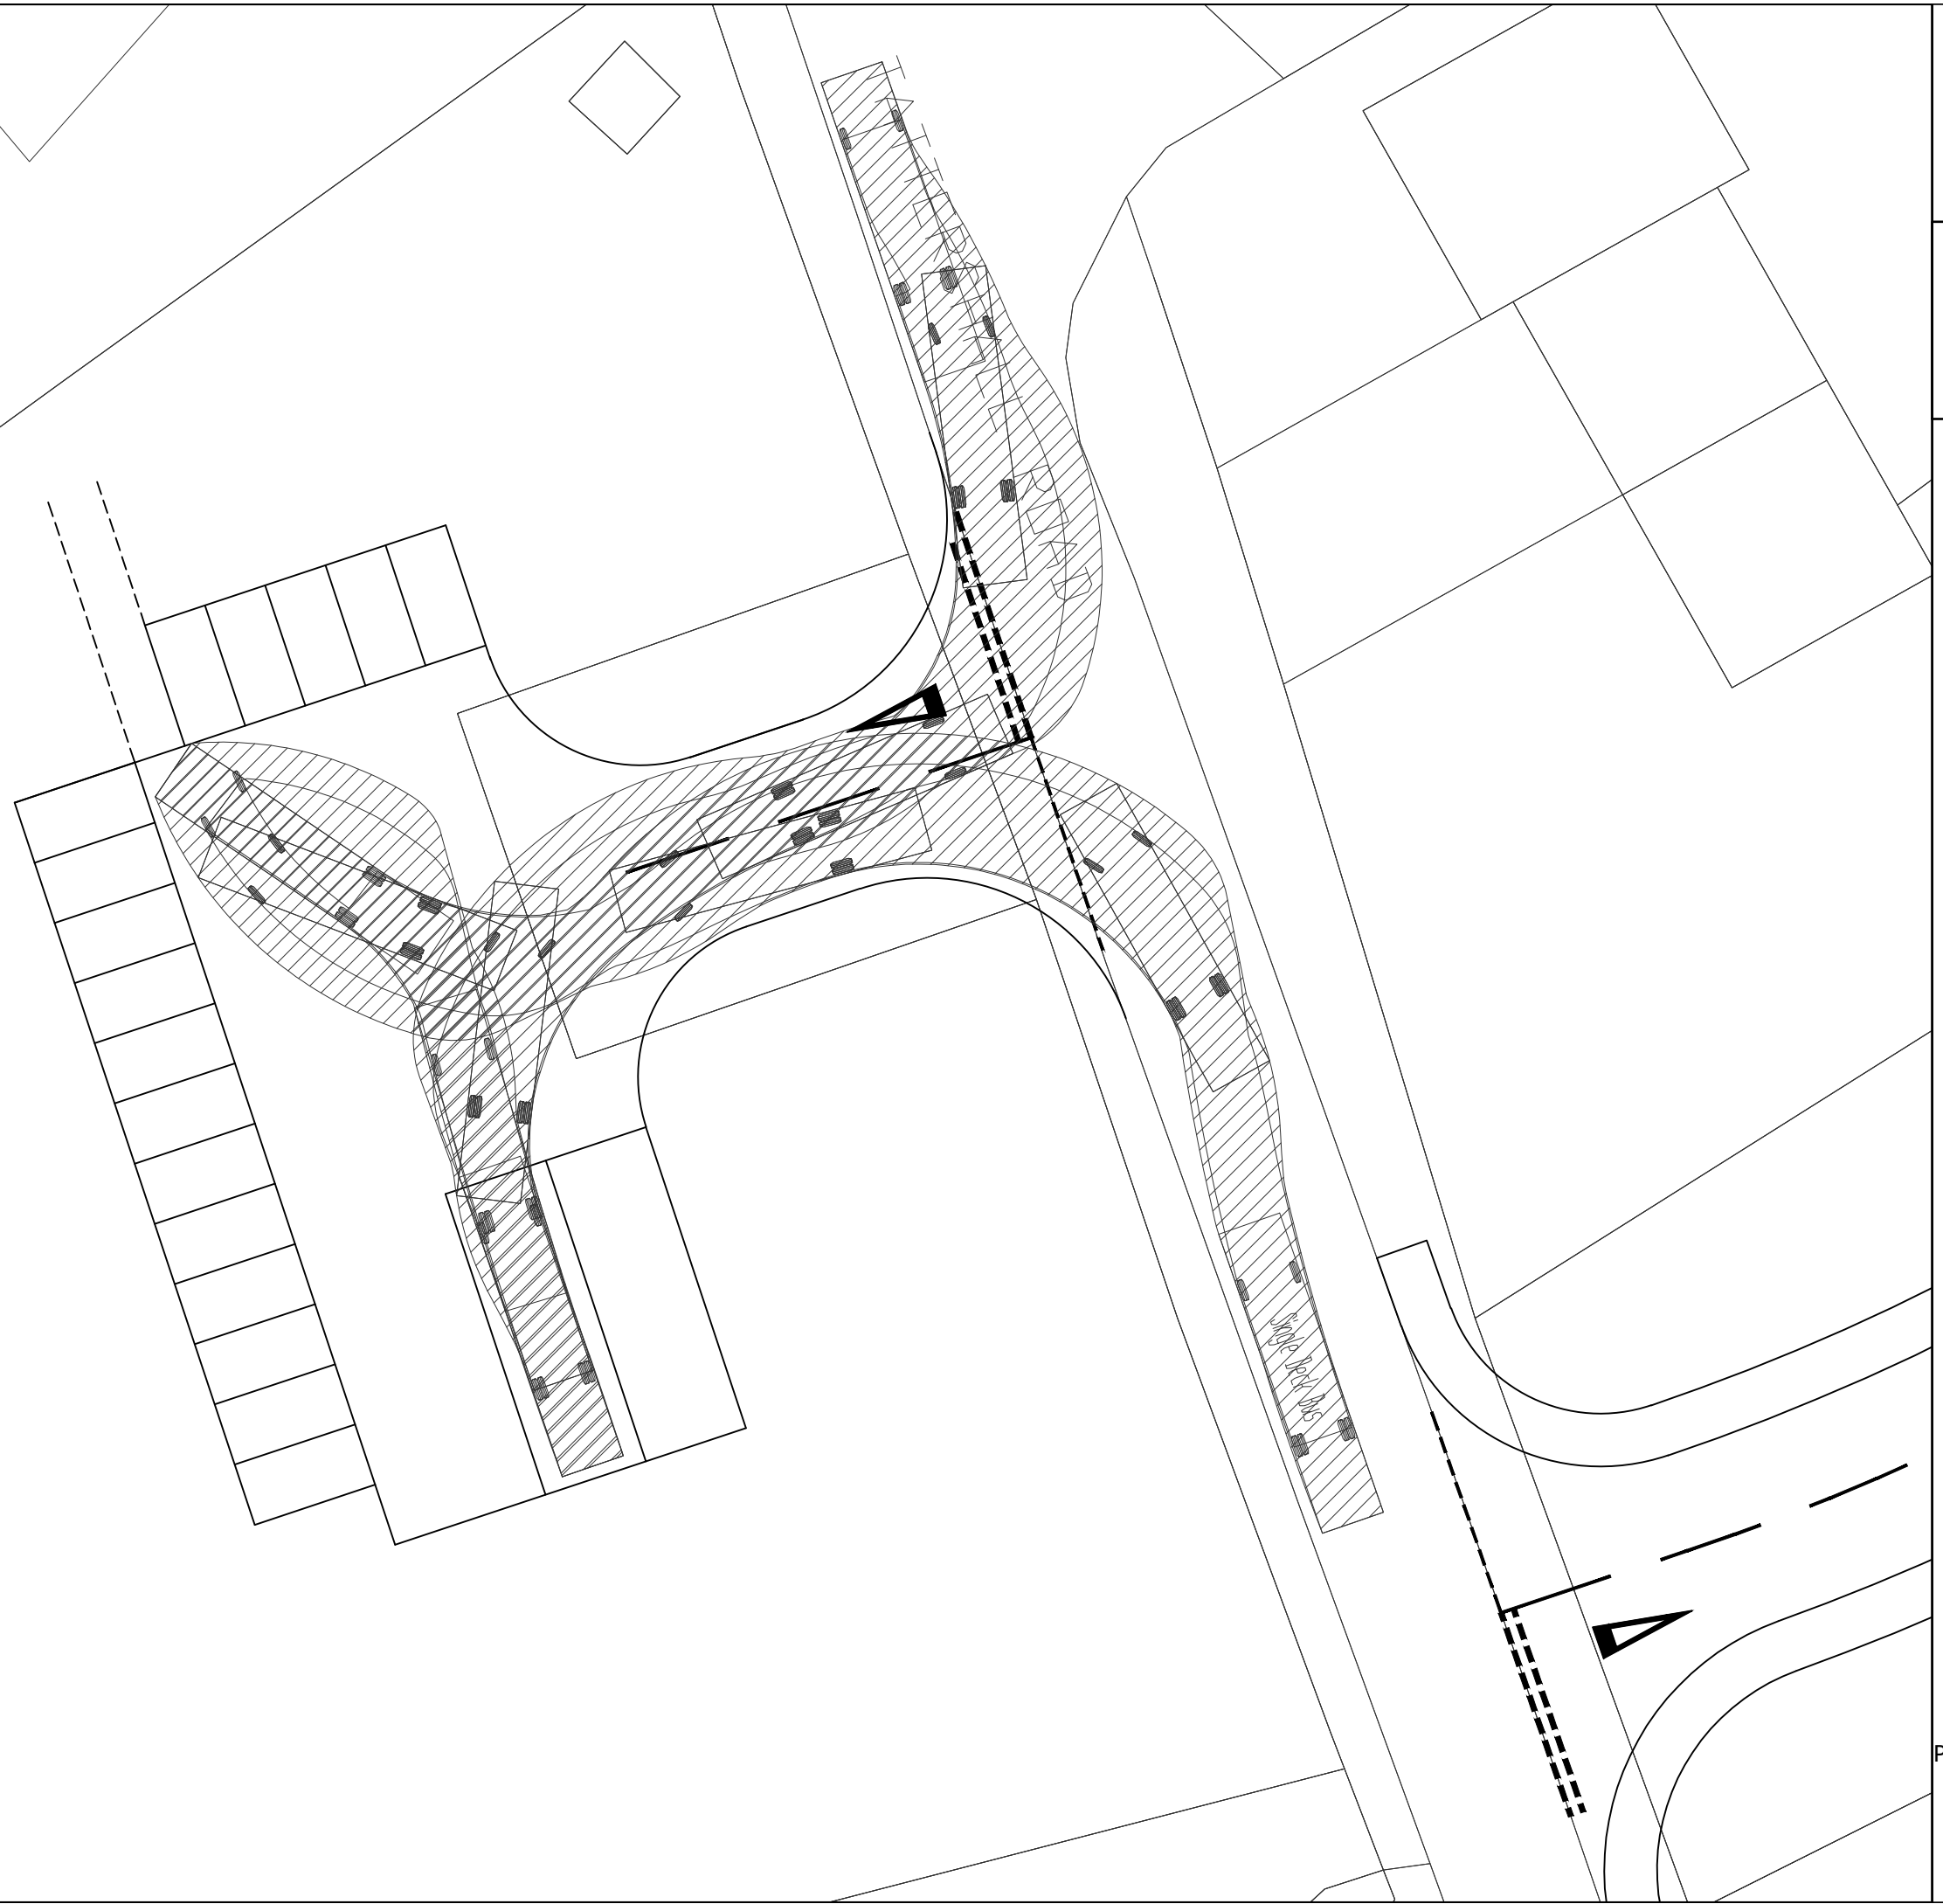

Single Deck Bus
Overall Length 11.980m
Overall Width 2.440m
Overall Body Height 3.070m
Min Body Ground Clearance 0.305m
Track Width 2.352m
Lock to Lock Time 6.00s
Kerb to Kerb Turning Radius 10.368m

Tattershall Rd, Woodhall Spa
Potential Tourist Car Park Layout
Swept Path Analysis of a Single
Deck Bus

SK029
Scale 1:200@A3